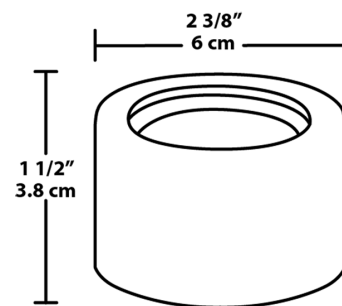

LSLFLEDA

LED LFLOOD Accessories

Color: Bronze

Weight: 0.3 lbs

Technical Specifications

UL Listing:

Suitable for wet locations. Suitable for mounting within 1.2m (4ft) of the ground.

Lens:

Microprismatic diffusion lens for smooth and even light distribution.

NEMA Type:

Fixture has 2H x 2V Beam Spread with spot kit.

Housing:

Precision die-cast aluminum.

Finish:

Chip and fade resistant polyester powder coat finish.