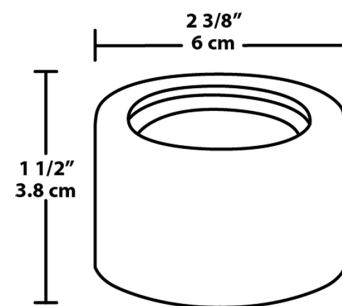

LSLFLEDVG

LED LFLOOD Accessories

Color: Verde green

Weight: 0.3 lbs

Technical Specifications

UL Listing:

Suitable for wet locations. Suitable for mounting within 1.2m (4ft) of the ground.

Lens:

Microprismatic diffusion lens for smooth and even light distribution.

NEMA Type:

Fixture has 2H x 2V Beam Spread with spot kit.

Housing:

Precision die-cast aluminum.

Finish:

Chip and fade resistant polyester powder coat finish.