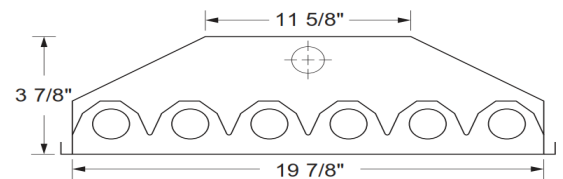

6-Lamp High Bay End View

Ordering Guide

Lamp Type and Quantity	Ballast Type
4x32WT8	120-277V
6x32WT8	120-277V
4x32WT8	347V
6x32WT8	347V
4x32WT8	480V
6x32WT8	480V

866 Kent Avenue Brooklyn, NY 11205
Phone: (718) 388-2066 • Fax: (718) 388-2077
Website: www.superiorlighting-nyc.com