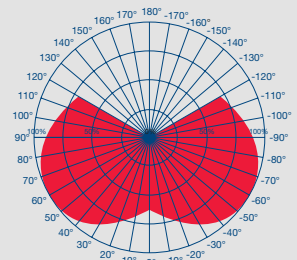

Beam Profile

White Lens

	2,700K	3,500K	5,000K
White Lens	$8901	$8902	$8903
Clear Lens	$8894	$8895	$8896

* Consult the ColourOne website for a complete, up to date list on compatible dimmers.

** See separate warranty for complete terms and conditions. Page 23