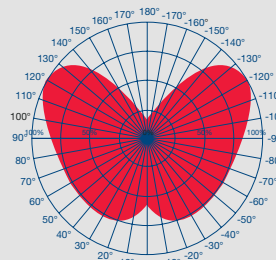

WHITE LENS SPECIFICATIONS

Parameter	Units	Spec.		
Power Consumption	W	2.7		
Operating voltage	V	120		
Color Temperature	K	2,700	3,500	5,000
Luminous Flux	lm	100	110	120
Luminous Efficacy	lm/W	37	41	44
Color Rendering Index	Ra	84	84	85
Lens		White		
Life Time	Hrs.	30,000		
Dimension	in	Ø1.37" x 4.52"		
Base	-	E12		

Beam Profile

Clear Lens