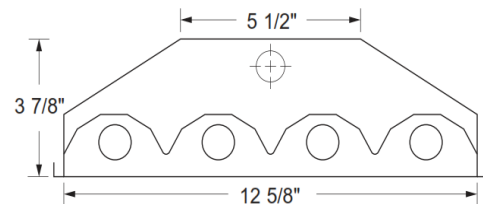

4-Lamp High Bay End View