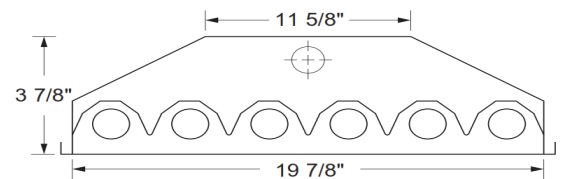

Ballast Access: Ballasts are accessible by removal of socket-plate screws. Reflector swings out on hinged ends.

Mounting: Designed for surface, pendant, stem or chain hanging.

Wireguard (optional): Combination 6 and 9 ga. wire (A.W.G. Standard) with white powder-coat finish. Attaches with clips for easy lamp access.

Other Options: Emergency Ballasts, Occupancy Sensors, Dimmable Ballasts

Item# SHB432

Item# SHB632

4-Lamp High Bay End View

6-Lamp High Bay End View

Ordering Guide

Lamp Type and Quantity	Ballast Type
4x54WT5	120-277V
6x54WT5	120-277V
4x54WT5	347V
6x54WT5	347V
4x54WT5	480V
6x54WT5	480V