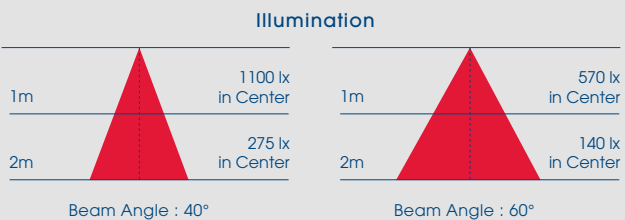

Applications

- Indoor residential and commercial lighting
- Entertainment lighting
- Down lighting
- Display lighting
- Accent lighting

40° BEAM SPECIFICATIONS	Parameter	Units	Spec.		
	Power Consumption	W	10		
	Operating voltage	V	120		
	Color Temperature	K	2,700	3,500	5,000
	Luminous Flux	lm	530	565	580
	Luminous Efficacy	lm/W	53	57	58
	Peak Intensity	cd	540	585	630
	Color Rendering Index	Ra	84	85	83
	Beam Angle	deg.	40°		
	Life Time	Hrs.	30,000		
	Dimension	in	Ø4.72" × 5.11"		
	Base	-	E26		

60° BEAM SPECIFICATIONS	Parameter	Units	Spec.		
	Power Consumption	W	10		
	Operating voltage	V	120		
	Color Temperature	K	2,700	3,500	5,000
	Luminous Flux	lm	540	580	600
	Luminous Efficacy	lm/W	54	58	60
	Peak Intensity	cd	540	585	630
	Color Rendering Index	Ra	84	84	85
	Beam Angle	deg.	60°		
	Life Time	Hrs.	30,000		
	Dimension	in	Ø4.72" × 5.11"		
	Base	-	E26		