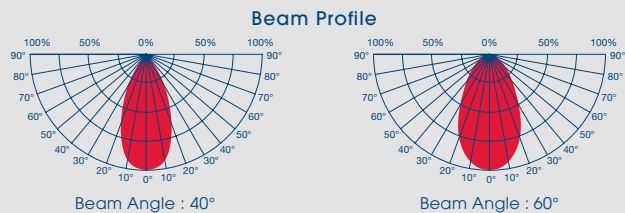

Features

- Direct replacement for halogen PAR38 lamps (60W). Uses only 10 watts.
- Dimmable*
- Uniform luminance pattern
- Long "True" Life, 30,000 hours / High efficiency / Environmentally friendly
- Innovative Panel Array design
- Available in White or Gray finish
- No UV or IR radiation
- This product is registered with the US DOE Lighting Facts program
- 3 year warranty**

Applications

- Indoor residential and commercial lighting
- Entertainment lighting
- Down lighting
- Display lighting
- Accent lighting

40° BEAM SPECIFICATIONS	Parameter	Units	Spec.		
	Power Consumption	W	10		
	Operating voltage	V	120		
	Color Temperature	K	2,700	3,500	5,000
	Luminous Flux	lm	530	565	580
	Luminous Efficacy	lm/W	53	57	58
	Peak Intensity	cd	540	585	630
	Color Rendering Index	Ra	84	85	83
	Beam Angle	deg.	40°		
	Life Time	Hrs.	30,000		
	Dimension	in	Ø4.72" × 5.11"		
	Base	-	E26		

60° BEAM SPECIFICATIONS	Parameter	Units	Spec.		
	Power Consumption	W	10		
	Operating voltage	V	120		
	Color Temperature	K	2,700	3,500	5,000
	Luminous Flux	lm	540	580	600
	Luminous Efficacy	lm/W	54	58	60
	Peak Intensity	cd	540	585	630
	Color Rendering Index	Ra	84	84	85
	Beam Angle	deg.	60°		
	Life Time	Hrs.	30,000		
	Dimension	in	Ø4.72" × 5.11"		
	Base	-	E26		